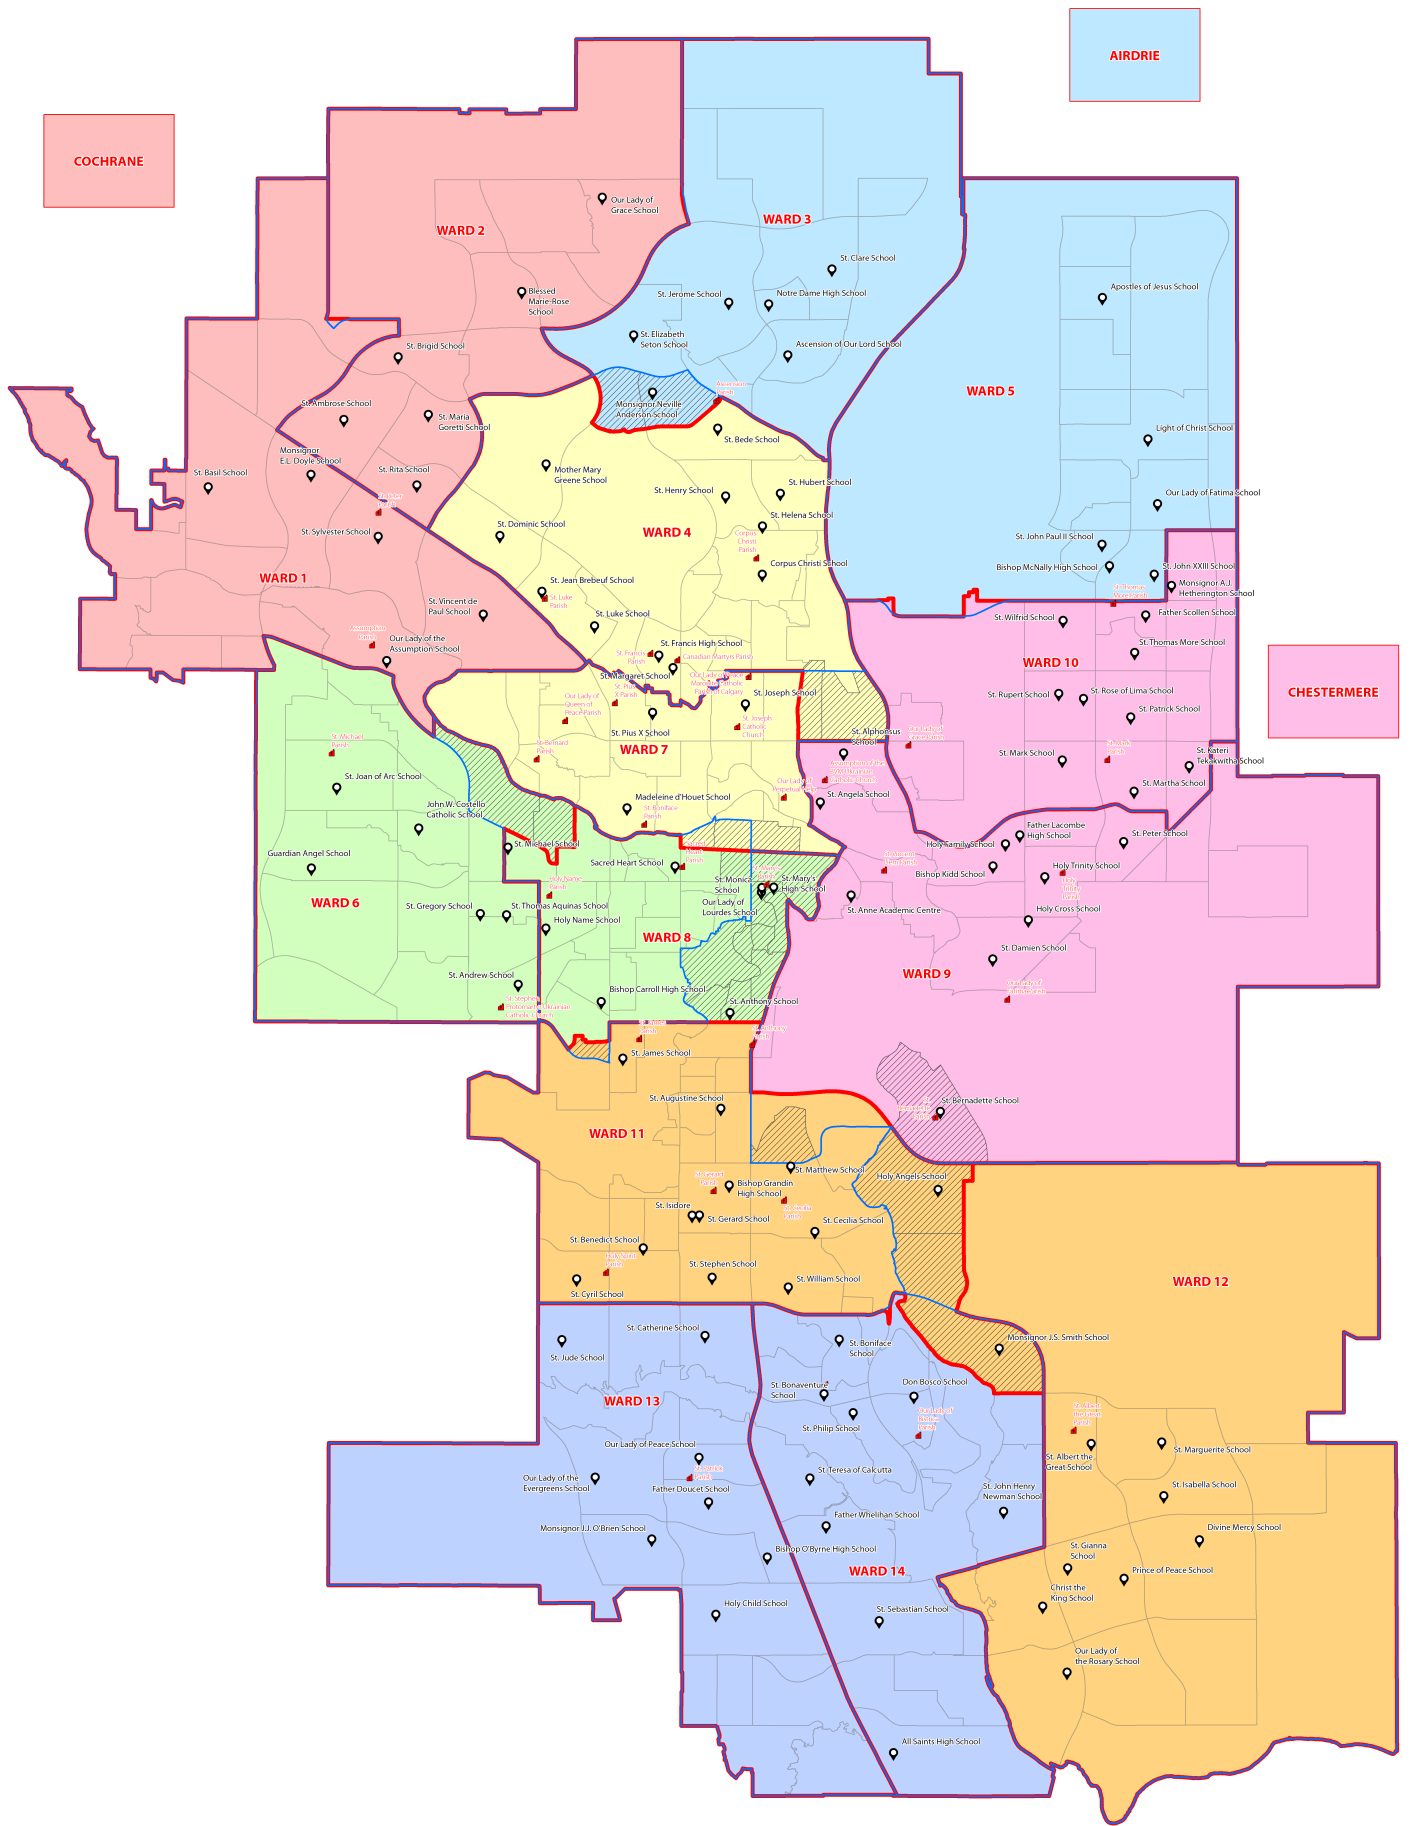

NEW CITY OF CALGARY WARD BOUNDARIES 2020

SCALE: 1:56,604 MAP CODE: GN-NewWardBoundaries2020

- 📍 Active School
- ✝️ Parish
- ▭ 2019 City of Calgary Ward Boundary
- ▭ 2020 City of Calgary Ward Boundary
- ▨ Community Ward Changes

CALGARY CATHOLIC SCHOOL DISTRICT

2021–2022 Schools by Ward

Wards 1, 2 & Cochrane

Ward 1

Msgr. Doyle
Our Lady of the Assumption
St. Basil
St. Sylvester
St. Vincent de Paul

Ward 2

Blessed Marie Rose
Our Lady of Grace
St. Ambrose
St. Brigid
St. Maria Goretti
St. Rita
Evanston (under construction)

Airdrie

Good Shepherd
Our Lady Queen of Peace
St. Martin de Porres
St. Veronica

Wards 4 & 7

Ward 4

Corpus Christi
Mother Mary Greene
St. Bede
St. Dominic
St. Francis
St. Helena
St. Henry
St. Hubert
St. Jean Brebeuf
St. Luke
St. Margaret